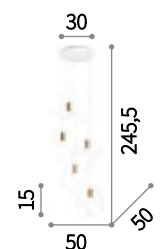

## Ice **new**

Matt white or black varnished metal ceiling rose and frame. Metal bulb socket cover with satin brass finish. PVC power cable.

237671

⏏ (⊕) IP20

2,920 Kg / 0,0345 m<sup>3</sup>  
E27 max 5 x 60W