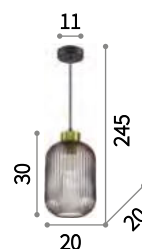

## Mint new

Metal frame with satin brass finish and matt black ceiling rose. Power cable coated with fabric. Blown glass diffuser with stripes in relief. Available finishes: smoky or green.

237398

IP20

1,350 Kg / 0,0147 m<sup>3</sup>  
E27 max 1 x 60W

237442 € 75 new  
248554 € 75 new

IP20

1,560 Kg / 0,0532 m<sup>3</sup>  
E27 max 1 x 60W

237398 € 100 new  
237428 € 100 new

IP20

1,80 Kg / 0,0269 m<sup>3</sup>  
E27 max 1 x 60W

237510 € 110 new  
237497 € 110 new