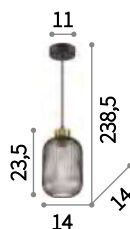

## Mint new

Metal frame with satin brass finish and matt black ceiling rose. Power cable coated with fabric. Blown glass diffuser with stripes in relief. Available finishes: smoky or green.

237398

IP20

1,350 Kg / 0,0147 m<sup>3</sup>  
E27 max 1 x 60W

237442 € 75 new  
248554 € 75 new

IP20

1,560 Kg / 0,0532 m<sup>3</sup>  
E27 max 1 x 60W

237398 € 100 new  
237428 € 100 new

IP20

1,80 Kg / 0,0269 m<sup>3</sup>  
E27 max 1 x 60W

237510 € 110 new  
237497 € 110 new