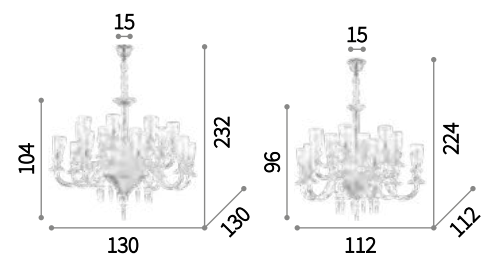

## Beethoven

Blown and hand finished clear glass chandelier. Chrome metal frame and details. Velvet chain cover.

IP20

34,000 Kg / 0,4950 m<sup>3</sup>  
E14 max 16 x 40W

103426 € 1.500

IP20

30,000 Kg / 0,3612 m<sup>3</sup>  
E14 max 12 x 40W