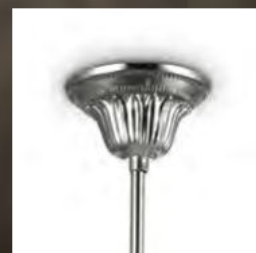

215969

Dubai new

Chrome or golden metal frame. Decorative elements composed of transparent cut crystals pearls, octagons and prisms.

207216

IP20

20,000 Kg / 0,7875 m³
E14 max 24 x 40W

243597 € 1.250 new
243528 € 1.300 new