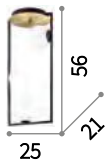

Culto new

Matt black painted metal frame with satin brass element on the base. White acid-etched blown glass diffusers.

LED Bulbs LED G9 3,2W 3000 K included.
Cod. 209043

IP20

1,620 Kg / 0,0484 m³
G9 max 3x28W

225128 ■ € 210 new

3000 K / 300 Lm
209043 € 3,50

P. 331

P. 489

P. 522

P. 547

Triumph new

Totally metal frame with black or antiqued brass finish.