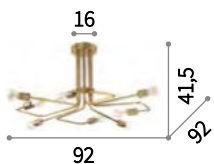

Culto new

Matt black painted metal frame with satin brass element on the base. White acid-etched blown glass diffusers.

LED Bulbs LED G9 3,2W 3000 K included.
Cod. 209043

IP20

1,620 Kg / 0,0484 m³
G9 max 3x28W

225128 ■ € 210 new

3000 K / 300 Lm
209043 € 3,50

P. 331

P. 489

P. 522

P. 547

Triumph new

Totally metal frame with black or antiqued brass finish.