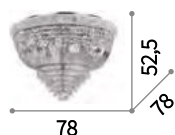

Alba

Chrome metal frame. Handcrafted Pyrex glass modular elements which can be assembled of your choosing.

■ IP20

10,690 Kg / 0,1208 m³

E14 max 6 x 40W +
E27 max 1 x 60W

025490 € 518

3000 K / 430 Lm
101224 € 2,90

Dubai new

Chrome or golden metal frame. Decorative elements composed of transparent cut crystals pearls, octagons and prisms.

■ IP20

14,290 Kg / 0,4438 m³
E14 max 24 x 40W

243566 € 1.000 new
243498 € 1.050 new