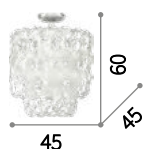

Alba

Chrome metal frame. Handcrafted Pyrex glass modular elements which can be assembled of your choosing.

■ IP20

10,690 Kg / 0,1208 m³

E14 max 6 x 40W +
E27 max 1 x 60W

025490 € 518

3000 K / 430 Lm
101224 € 2,90

Dubai new

Chrome or golden metal frame. Decorative elements composed of transparent cut crystals pearls, octagons and prisms.

■ IP20

14,290 Kg / 0,4438 m³
E14 max 24 x 40W

243566 € 1.000 new
243498 € 1.050 new