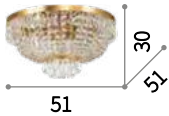

Caesar

Metal frame with gold or chrome finish.
Octagonal decorative elements with icicle shaped crystal beads.

Halogen bulbs G9 28W 2700 K included.

51

41

IP20

5,920 Kg / 0,1040 m³
G9 max 6 x 40W

093475 € 585
114682 € 615