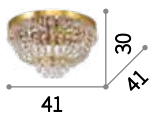

Caesar

Metal frame with gold or chrome finish.
Octagonal decorative elements with icicle shaped crystal beads.

Halogen bulbs G9 28W 2700 K included.

51

41

IP20

5,920 Kg / 0,1040 m³
G9 max 6 x 40W

093475 € 585
114682 € 615

114682

Magnolia new

Metal frame with gold finish. Clear cut crystals decorative elements. The upper part is composed alternatively of clear and smoky elements.

Bulbs LED G9 3,2W 3000 K included.
Cod. 209043