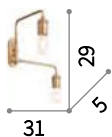

Pan

Metal frame. Diffusers made of decorative elements with metal tube shape of different length.

IP20

6,340 Kg / 0,0461 m³
E14 max 2 x 40W

208794 € 313

3000 K / 430 Lm
101200 € 2,90

P. 335

Triumph new

Totally metal frame with black or antiqued brass finish. AP models with power cable coated with fabric with switch and plug included.

ON
OFF Lamp with integrated switch.

IP20

0,710 Kg / 0,0067 m³
E27 max 2 x 60W