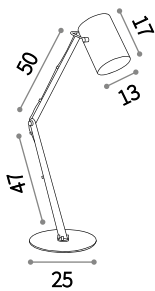

# Bin

Metal frame and diffuser with matt black varnish finish. Adjustable jointed arm. Adjustable diffuser.

**ON**  
**OFF** Lamp with integrated switch.

IP20  
3,570 Kg / 0,0528 m<sup>3</sup>  
E27 max 1x42W  
144863 ■ € 220

IP20  
1,350 Kg / 0,0113 m<sup>3</sup>  
G9 max 1x28W

248400 ■ € 95 new

3000 K / 300 Lm  
209043 ■ € 3,50

P. 331

P. 470

P. 489

P. 547