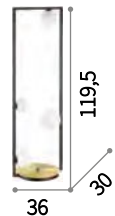

Culto **new**

Matt black painted metal frame with satin brass element on the base. White acid-etched blown glass diffusers.

LED Bulbs LED G9 3,2W 3000 K included.
Cod. 209043

ON/OFF Lamp with integrated switch.

IP20  

8,490 Kg / 0,1800 m³
G9 max 4 x 28W

225104 ■ € 355 **new**

P. 331

P. 470

P. 489

P. 522

 3000 K / 300 Lm
209043 € 3,50