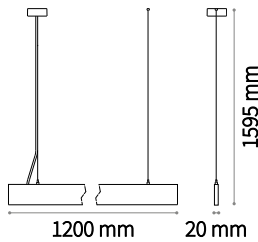

1,250 Kg / 0,0112 m³

Power	Beam	Flux	CCT	Finish		Code	€
34 W	104°	1950 Lm	3000 K	White		233840	150 <small>new</small>
34 W •	104° •	1900 Lm •		Black		242019	150 <small>new</small>

STRUCTURE CONNECTOR Not included/Optional

Code	€
233666	5 <small>new</small>

2,550 Kg / 0,0112 m³

PENDANT - LED SMD Driver 1-10V included

Power	Beam	Flux	CCT	Finish		Code	€
34 W	104°	1950 Lm	3000 K	White		241968	165 <small>new</small>
34 W •	104° •	1900 Lm •		Black		241975	165 <small>new</small>

STRUCTURE CONNECTOR Not included/Optional

Code	€
241982	5 <small>new</small>

0,260 Kg / 0,0003 m³

CORNER Not included/Optional

Power	Beam	Flux	CCT	Finish		Code	€
3 W	104°	270 Lm	3000 K	White		241999	35 <small>new</small>
				Black		242002	35 <small>new</small>

m	lx	øm
1	572	2,56
2	143	5,12
3	64	7,68
4	36	10,24
5	23	12,80

CRI≥80 34W 104°+104° 1950+1900 Lm 3000 K