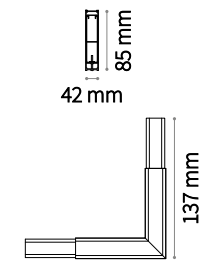

1,250 Kg / 0,0112 m³

Power	Beam	Flux	CCT	Finish		Code	€
34 W	104°	1950 Lm	3000 K	White		233840	150 <small>new</small>
34 W •	104° •	1900 Lm •		Black		242019	150 <small>new</small>

STRUCTURE CONNECTOR Not included/Optional

Code	€
233666	5 <small>new</small>

2,550 Kg / 0,0112 m³

PENDANT - LED SMD Driver 1-10V included

Power	Beam	Flux	CCT	Finish		Code	€
34 W	104°	1950 Lm	3000 K	White		241968	165 <small>new</small>
34 W •	104° •	1900 Lm •		Black		241975	165 <small>new</small>

STRUCTURE CONNECTOR Not included/Optional

Code	€
241982	5 <small>new</small>

0,260 Kg / 0,0003 m³

CORNER Not included/Optional

Power	Beam	Flux	CCT	Finish		Code	€
3 W	104°	270 Lm	3000 K	White		241999	35 <small>new</small>
				Black		242002	35 <small>new</small>

m	lx	øm
1	572	2,56
2	143	5,12
3	64	7,68
4	36	10,24
5	23	12,80

CRI≥80 34W 104°+104° 1950+1900 Lm 3000 K