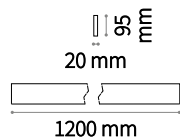

1,250 Kg / 0,0112 m³

Power	Beam	Flux	CCT	Finish		Code	€
34 W	104°	1950 Lm	3000 K	White		233840	150 <small>new</small>
34 W •	104° •	1900 Lm •		Black		242019	150 <small>new</small>

STRUCTURE CONNECTOR Not included/Optional

Code	€
233666	5 <small>new</small>

2,550 Kg / 0,0112 m³

PENDANT - LED SMD Driver 1-10V included

Power	Beam	Flux	CCT	Finish		Code	€
34 W	104°	1950 Lm	3000 K	White		241968	165 <small>new</small>
34 W •	104° •	1900 Lm •		Black		241975	165 <small>new</small>

STRUCTURE CONNECTOR Not included/Optional

Code	€
241982	5 <small>new</small>

0,260 Kg / 0,0003 m³

CORNER Not included/Optional

Power	Beam	Flux	CCT	Finish		Code	€
3 W	104°	270 Lm	3000 K	White		241999	35 <small>new</small>
				Black		242002	35 <small>new</small>

m	lx	øm
1	572	2,56
2	143	5,12
3	64	7,68
4	36	10,24
5	23	12,80

CRI≥80 34W 104°+104° 1950+1900 Lm 3000 K