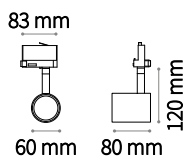

## Lunare **new**

□ IP20 ALUMINUM

GU10 Not included - Recommended bulb 108292

Power	Finish		Code	€
max 28W	White	□	229737	40 <b>new</b>
	Black	■	229751	40 <b>new</b>

P. 182 P. 256

0,260 Kg / 0,0060 m<sup>3</sup>

## Mouse **new**

□ IP20 ALUMINUM

GU10 Not included - Recommended bulb 101378

Power	Finish		Code	€
max 50W	White	□	229768	55 <b>new</b>
	Black	■	229782	55 <b>new</b>

P. 720 P. 732

0,300 Kg / 0,0027 m<sup>3</sup>

## Spot **new**

⊕ IP20 ALUMINUM

GU10 Not included - Recommended bulb 101378

Power	Finish		Code	€
max 50W	White	□	229706	45 <b>new</b>
	Black	■	229720	45 <b>new</b>

P. 721 P. 733

0,250 Kg / 0,0016 m<sup>3</sup>