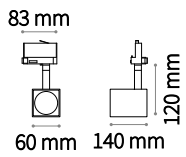

## Lunare **new**

□ IP20 ALUMINUM

GU10 Not included - Recommended bulb 108292

Power	Finish		Code	€
max 28W	White	□	229737	40 <b>new</b>
	Black	■	229751	40 <b>new</b>

P. 182 P. 256

0,260 Kg / 0,0060 m<sup>3</sup>

## Mouse **new**

□ IP20 ALUMINUM

GU10 Not included - Recommended bulb 101378

Power	Finish		Code	€
max 50W	White	□	229768	55 <b>new</b>
	Black	■	229782	55 <b>new</b>

P. 720 P. 732

0,300 Kg / 0,0027 m<sup>3</sup>

## Spot **new**

⊕ IP20 ALUMINUM

GU10 Not included - Recommended bulb 101378

Power	Finish		Code	€
max 50W	White	□	229706	45 <b>new</b>
	Black	■	229720	45 <b>new</b>

P. 721 P. 733

0,250 Kg / 0,0016 m<sup>3</sup>