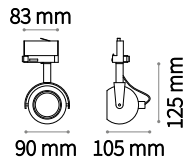

## Lunare **new**

□ IP20 ALUMINUM

GU10 Not included - Recommended bulb 108292

Power	Finish		Code	€
max 28W	White	□	229737	40 <b>new</b>
	Black	■	229751	40 <b>new</b>

P. 182 P. 256

0,260 Kg / 0,0060 m<sup>3</sup>

## Mouse **new**

□ IP20 ALUMINUM

GU10 Not included - Recommended bulb 101378

Power	Finish		Code	€
max 50W	White	□	229768	55 <b>new</b>
	Black	■	229782	55 <b>new</b>

P. 720 P. 732

0,300 Kg / 0,0027 m<sup>3</sup>

## Spot **new**

⊕ IP20 ALUMINUM

GU10 Not included - Recommended bulb 101378

Power	Finish		Code	€
max 50W	White	□	229706	45 <b>new</b>
	Black	■	229720	45 <b>new</b>

P. 721 P. 733

0,250 Kg / 0,0016 m<sup>3</sup>