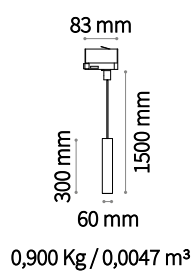

Look new

⊕ IP20 ALUMINUM

GU10 Bulbs LED GU10 7W 3000 K included. Code 101378

Power	Finish	Code	€
max 28W	White	231662	70 <small>new</small>
	Black	231631	70 <small>new</small>

Sky new

⊕ IP20 ALUMINUM

GU10 Bulbs LED GU10 7W 3000 K included. Code 101378

Power	Finish	Code	€
max 28W	White	231723	80 <small>new</small>
	Black	231686	80 <small>new</small>