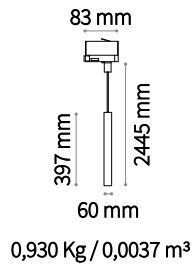

Look new

⊕ IP20 ALUMINUM

GU10 Bulbs LED GU10 7W 3000 K included. Code 101378

Power	Finish	Code	€
max 28W	White	231662	70 <small>new</small>
	Black	231631	70 <small>new</small>

Sky new

⊕ IP20 ALUMINUM

GU10 Bulbs LED GU10 7W 3000 K included. Code 101378

Power	Finish	Code	€
max 28W	White	231723	80 <small>new</small>
	Black	231686	80 <small>new</small>