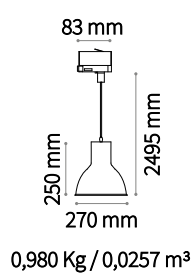

Mr Jack new

 IP20 ALUMINUM

GU10 Bulbs LED GU10 7W 3000 K included. Code **101378**

Power	Finish	Code	€
max 28W	Black	 248561	75 new

P. 055

Metro new

 IP20 ALUMINUM

E27 Not included - Recommended bulb **101354**

Power	Finish	Code	€
max 60W	Black	 231815	65 new

P. 368