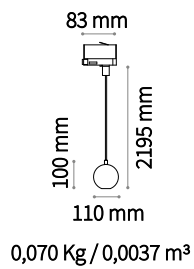

Mr Jack new

 IP20 ALUMINUM

GU10 Bulbs LED GU10 7W 3000 K included. Code **101378**

Power	Finish	Code	€
max 28W	Black	 248561	75 new

P. 055

Metro new

 IP20 ALUMINUM

E27 Not included - Recommended bulb **101354**

Power	Finish	Code	€
max 60W	Black	 231815	65 new

P. 368