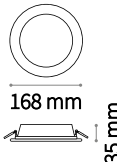

Groove

① 100 mm

0,220 Kg / 0,0012 m³

LED SMD AND DRIVER Included

Power	Beam	Flux	CCT	Finish	Code	€
10 W	110°	890 Lm	3000 K	White	123974	18
		1000 Lm	4000 K	White	147666	18

① 150 mm

0,410 Kg / 0,0023 m³

LED SMD AND DRIVER Included

Power	Beam	Flux	CCT	Finish	Code	€
20 W	110°	1550 Lm	3000 K	White	123998	24
		1750 Lm	4000 K	White	147673	24

① 200 mm

0,660 Kg / 0,0036 m³

LED SMD AND DRIVER Included

Power	Beam	Flux	CCT	Finish	Code	€
30 W	110°	2450 Lm	3000 K	White	124018	30
		2800 Lm	4000 K	White	147680	30

① 100 mm

0,270 Kg / 0,0012 m³

LED SMD AND DRIVER Included

Power	Beam	Flux	CCT	Finish	Code	€
10 W	110°	890 Lm	3000 K	White	123981	19

① 150 mm

0,540 Kg / 0,0023 m³

LED SMD AND DRIVER Included

Power	Beam	Flux	CCT	Finish	Code	€
20 W	110°	1550 Lm	3000 K	White	124001	26

① 200 mm

0,850 Kg / 0,0036 m³

LED SMD AND DRIVER Included

Power	Beam	Flux	CCT	Finish	Code	€
30 W	110°	2450 Lm	3000 K	White	124025	33