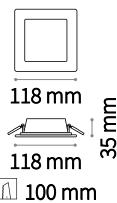

Groove

① 100 mm

0,220 Kg / 0,0012 m³

LED SMD AND DRIVER Included

Power	Beam	Flux	CCT	Finish	Code	€
10 W	110°	890 Lm	3000 K	White	123974	18
		1000 Lm	4000 K	White	147666	18

① 150 mm

0,410 Kg / 0,0023 m³

LED SMD AND DRIVER Included

Power	Beam	Flux	CCT	Finish	Code	€
20 W	110°	1550 Lm	3000 K	White	123998	24
		1750 Lm	4000 K	White	147673	24

① 200 mm

0,660 Kg / 0,0036 m³

LED SMD AND DRIVER Included

Power	Beam	Flux	CCT	Finish	Code	€
30 W	110°	2450 Lm	3000 K	White	124018	30
		2800 Lm	4000 K	White	147680	30

① 100 mm

0,270 Kg / 0,0012 m³

LED SMD AND DRIVER Included

Power	Beam	Flux	CCT	Finish	Code	€
10 W	110°	890 Lm	3000 K	White	123981	19

① 150 mm

0,540 Kg / 0,0023 m³

LED SMD AND DRIVER Included

Power	Beam	Flux	CCT	Finish	Code	€
20 W	110°	1550 Lm	3000 K	White	124001	26

① 200 mm

0,850 Kg / 0,0036 m³

LED SMD AND DRIVER Included

Power	Beam	Flux	CCT	Finish	Code	€
30 W	110°	2450 Lm	3000 K	White	124025	33