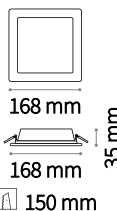

Groove

① 100 mm

0,220 Kg / 0,0012 m³

LED SMD AND DRIVER Included

Power	Beam	Flux	CCT	Finish	Code	€
10 W	110°	890 Lm	3000 K	White	123974	18
		1000 Lm	4000 K	White	147666	18

① 150 mm

0,410 Kg / 0,0023 m³

LED SMD AND DRIVER Included

Power	Beam	Flux	CCT	Finish	Code	€
20 W	110°	1550 Lm	3000 K	White	123998	24
		1750 Lm	4000 K	White	147673	24

① 200 mm

0,660 Kg / 0,0036 m³

LED SMD AND DRIVER Included

Power	Beam	Flux	CCT	Finish	Code	€
30 W	110°	2450 Lm	3000 K	White	124018	30
		2800 Lm	4000 K	White	147680	30

① 100 mm

0,270 Kg / 0,0012 m³

LED SMD AND DRIVER Included

Power	Beam	Flux	CCT	Finish	Code	€
10 W	110°	890 Lm	3000 K	White	123981	19

① 150 mm

0,540 Kg / 0,0023 m³

LED SMD AND DRIVER Included

Power	Beam	Flux	CCT	Finish	Code	€
20 W	110°	1550 Lm	3000 K	White	124001	26

① 200 mm

0,850 Kg / 0,0036 m³

LED SMD AND DRIVER Included

Power	Beam	Flux	CCT	Finish	Code	€
30 W	110°	2450 Lm	3000 K	White	124025	33