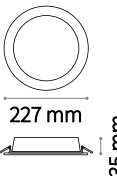

Groove

① 100 mm

0,220 Kg / 0,0012 m³

LED SMD AND DRIVER Included

Power	Beam	Flux	CCT	Finish	Code	€
10 W	110°	890 Lm	3000 K	White	123974	18
		1000 Lm	4000 K	White	147666	18

① 150 mm

0,410 Kg / 0,0023 m³

LED SMD AND DRIVER Included

Power	Beam	Flux	CCT	Finish	Code	€
20 W	110°	1550 Lm	3000 K	White	123998	24
		1750 Lm	4000 K	White	147673	24

① 200 mm

0,660 Kg / 0,0036 m³

LED SMD AND DRIVER Included

Power	Beam	Flux	CCT	Finish	Code	€
30 W	110°	2450 Lm	3000 K	White	124018	30
		2800 Lm	4000 K	White	147680	30

① 100 mm

0,270 Kg / 0,0012 m³

LED SMD AND DRIVER Included

Power	Beam	Flux	CCT	Finish	Code	€
10 W	110°	890 Lm	3000 K	White	123981	19

① 150 mm

0,540 Kg / 0,0023 m³

LED SMD AND DRIVER Included

Power	Beam	Flux	CCT	Finish	Code	€
20 W	110°	1550 Lm	3000 K	White	124001	26

① 200 mm

0,850 Kg / 0,0036 m³

LED SMD AND DRIVER Included

Power	Beam	Flux	CCT	Finish	Code	€
30 W	110°	2450 Lm	3000 K	White	124025	33