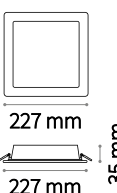

Groove

① 100 mm

0,220 Kg / 0,0012 m³

LED SMD AND DRIVER Included

Power	Beam	Flux	CCT	Finish	Code	€
10 W	110°	890 Lm	3000 K	White	123974	18
		1000 Lm	4000 K	White	147666	18

① 150 mm

0,410 Kg / 0,0023 m³

LED SMD AND DRIVER Included

Power	Beam	Flux	CCT	Finish	Code	€
20 W	110°	1550 Lm	3000 K	White	123998	24
		1750 Lm	4000 K	White	147673	24

① 200 mm

0,660 Kg / 0,0036 m³

LED SMD AND DRIVER Included

Power	Beam	Flux	CCT	Finish	Code	€
30 W	110°	2450 Lm	3000 K	White	124018	30
		2800 Lm	4000 K	White	147680	30

① 100 mm

0,270 Kg / 0,0012 m³

LED SMD AND DRIVER Included

Power	Beam	Flux	CCT	Finish	Code	€
10 W	110°	890 Lm	3000 K	White	123981	19

① 150 mm

0,540 Kg / 0,0023 m³

LED SMD AND DRIVER Included

Power	Beam	Flux	CCT	Finish	Code	€
20 W	110°	1550 Lm	3000 K	White	124001	26

① 200 mm

0,850 Kg / 0,0036 m³

LED SMD AND DRIVER Included

Power	Beam	Flux	CCT	Finish	Code	€
30 W	110°	2450 Lm	3000 K	White	124025	33