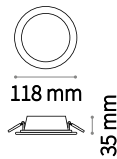

Groove

① 100 mm

0,220 Kg / 0,0012 m³

LED SMD AND DRIVER Included

Power	Beam	Flux	CCT	Finish	Code	€
10 W	110°	890 Lm	3000 K	White	123974	18
		1000 Lm	4000 K	White	147666	18

① 150 mm

0,410 Kg / 0,0023 m³

LED SMD AND DRIVER Included

Power	Beam	Flux	CCT	Finish	Code	€
20 W	110°	1550 Lm	3000 K	White	123998	24
		1750 Lm	4000 K	White	147673	24

① 200 mm

0,660 Kg / 0,0036 m³

LED SMD AND DRIVER Included

Power	Beam	Flux	CCT	Finish	Code	€
30 W	110°	2450 Lm	3000 K	White	124018	30
		2800 Lm	4000 K	White	147680	30

① 100 mm

0,270 Kg / 0,0012 m³

LED SMD AND DRIVER Included

Power	Beam	Flux	CCT	Finish	Code	€
10 W	110°	890 Lm	3000 K	White	123981	19

① 150 mm

0,540 Kg / 0,0023 m³

LED SMD AND DRIVER Included

Power	Beam	Flux	CCT	Finish	Code	€
20 W	110°	1550 Lm	3000 K	White	124001	26

① 200 mm

0,850 Kg / 0,0036 m³

LED SMD AND DRIVER Included

Power	Beam	Flux	CCT	Finish	Code	€
30 W	110°	2450 Lm	3000 K	White	124025	33