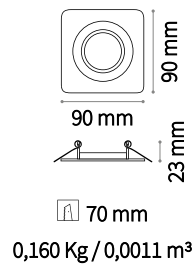

Lounge new

GU10 Not included - Recommended bulb 123943

Power	Finish		Code	€
max 50W	White		138978	12
	Chrome		138985	12
	Black		244600	12 new
	Nickel		138992	12