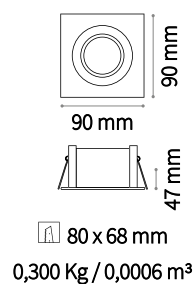

Funky new

GU10 Not included - Recommended bulb 123943

Power	Finish		Code	€
max 50W	Aluminum		083223	14
	White		083230	14
	Ant. Brass		083247	14
	Chrome		083193	14
	Black		243849	14 new