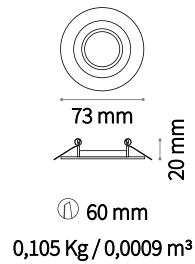

Jazz new

GU10 Not included - Recommended bulb 123943

Power	Finish		Code	€
max 50W	White		083117	7
	Ant. Brass		083124	7
	Chrome		083070	7
	Black		243818	7 new
	Nickel		083087	7