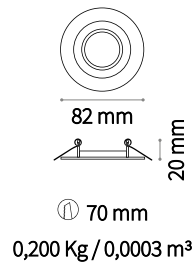

## Swing new

GU10 Not included - Recommended bulb 123943

Power	Finish		Code	€
max 50W	White		083179	9
	Ant. Brass		083186	9
	Chrome		083131	9
	Black		243825	9 <small>new</small>
	Nickel		083148	9