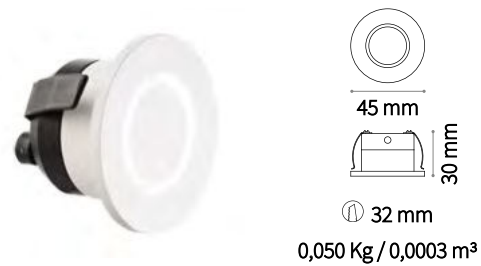

Virus new

IP20 CRI ≥90 30.000 h ALUMINUM

LED SMD AND DRIVER Included

Power	Beam	Flux	CCT	Finish	Code	€
3 W	20°	210 Lm	3000 K	White	+ 244808	25 <small>new</small>
				Gold	+ 244822	25 <small>new</small>
				Black	+ 244846	25 <small>new</small>
				Gold	+ 244853	25 <small>new</small>

244808

244846

O-Line new

IP20 CRI ≥90 25.000 h ALUMINUM

LED SMD AND DRIVER Included

Power	Flux	CCT	Finish	Code	€
3 W	210 Lm	3000 K	White	239705	18 <small>new</small>

LED SMD AND DRIVER Included

Power	Flux	CCT	Finish	Code	€
3 W	210 Lm	3000 K	White	239811	18 <small>new</small>