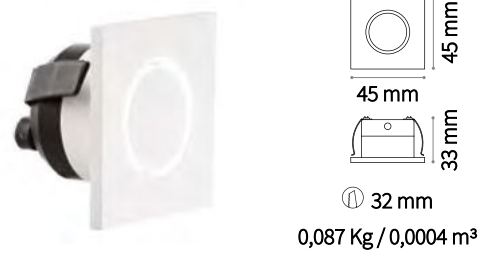

Virus new

IP20 CRI ≥90 30.000 h ALUMINUM

LED SMD AND DRIVER Included

Power	Beam	Flux	CCT	Finish	Code	€
3 W	20°	210 Lm	3000 K	White	+ 244808	25 <small>new</small>
				Gold	+ 244822	25 <small>new</small>
				Black	+ 244846	25 <small>new</small>
				Gold	+ 244853	25 <small>new</small>

244808

244846

O-Line new

IP20 CRI ≥90 25.000 h ALUMINUM

LED SMD AND DRIVER Included

Power	Flux	CCT	Finish	Code	€
3 W	210 Lm	3000 K	White	239705	18 <small>new</small>

LED SMD AND DRIVER Included

Power	Flux	CCT	Finish	Code	€
3 W	210 Lm	3000 K	White	239811	18 <small>new</small>