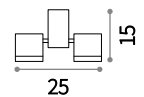

## Sunglasses

Anthracite or white powder painted aluminum body. Reclinable diffusers with clear glass screens.

**LED** LED source 4000 K, 25.000 h life.

161846

1,040 Kg/0,0040 m<sup>3</sup>  
LED 14W/1120 Lm