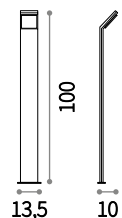

## Style new

Powder coated aluminum body. Opal color plastic shade. Integrated LED source.

**LED** LED source 3000/4000 K, 30.000 h life.

 IP54

1,670 Kg / 0,0238 m<sup>3</sup>  
LED 9W / 640/680 Lm

246871 ■ 3000K € 155 new  
209906 ■ 4000K € 155