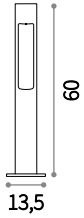

Acqua ^{new}

Turned aluminum reflecting body with matt paint, available finishes: anthracite or coffee. Tempered glass diffuser.

IP44

1,500 Kg / 0,0142 m³
G9 max 1x15W

246918 ■ € 125 ^{new}
135205 ■ € 125

4000 K / 320 Lm
209036 € 3,50

246918

Polaris

Anthracite powder coated aluminum body. Clear Pyrex glass diffuser.

IP44

1,840 Kg / 0,0073 m³
G9 max 1x15W

115122 ■ € 116

4000 K / 320 Lm
209036 € 3,50