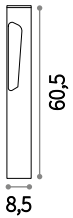

Acqua ^{new}

Turned aluminum reflecting body with matt paint, available finishes: anthracite or coffee. Tempered glass diffuser.

IP44

1,500 Kg / 0,0142 m³
G9 max 1x15W

246918 ■ € 125 ^{new}
135205 ■ € 125

4000 K / 320 Lm
209036 € 3,50

246918

Polaris

Anthracite powder coated aluminum body. Clear Pyrex glass diffuser.

IP44

1,840 Kg / 0,0073 m³
G9 max 1x15W

115122 ■ € 116

4000 K / 320 Lm
209036 € 3,50