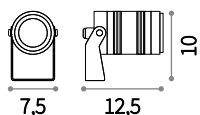

LED LED source 3000/4000 K, 50.000 h life.

IP68 Protection degree IP68.

S316 Item made of stainless steel 316.

0,950 Kg / 0,0014 m³
LED 10W / 850/900 Lm

248387 ■ 3000K € 189 new 245072 ■ 4000K € 189 new

0,280 Kg / 0,0005 m³
LED 5,5W / 500/550 Lm