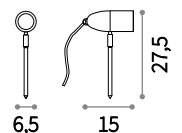

115429

Inside **new**

Powder coated cast aluminum frame with anthracite, coffee or grey finish. Adjustable body. Clear Pyrex glass diffuser. Provided with peg to plant in the ground.

115412

247045

IP54

0,370 Kg / 0,0019 m³
G9 max 1 x 15W