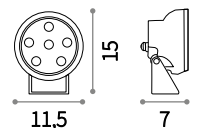

Krypton

Brushed steel body. Integrated LED sources.
Adjustable diffuser allows the regulation of the
light spread.

LED LED source 4000 K, 15.000 h life.

IP65

3,090 Kg / 0,0024 m³
LED 6W / 540 Lm

121970 ■ € 160