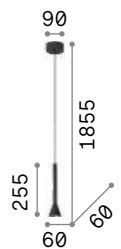

Diesis new

Powder coated or plated metal ceiling rose and diffuser. Black PVC cable. Color: black, satin nickel or satin brass.

LED LED source 3000 K, 20.000 h life.

IP20

0,450 Kg / 0,0054 m³
LED 7W / 660 lm

€ 85

- 285122 Nickel new
- 279770 Black new
- 279794 Satin Brass new

P. 477