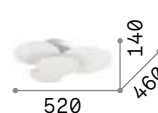

Cloud **new**

Metal frame and decorative elements with matt varnish finish. Acrylic opal color diffusers. Indirect light emission. Color: white.

LED LED source 3000 K, 17.500 h life.

IP20

4,700 Kg / 0,0792 m³
LED 51W / 3150 lm

€ 275

285207 White

IP20

3,200 Kg / 0,0647 m³
LED 25W / 2000 lm

€ 185

263519 White **new**