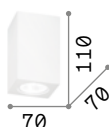

Tower

Plastic installing base with bayonet system. Total gypsum body. It fits replaceable GU10 bulbs.

 Item suitable for painting and varnishing.

 IP20

0,430 Kg / 0,0023 m³
GU10 max 1x 35W

€ 35

155869 White

108292 € 4,50

 IP20

0,620 Kg / 0,0023 m³
GU10 max 1x 35W

€ 35

155791 White

108292 € 4,50

Spike new

Powder coated or plated turned aluminum body and base.
Replaceable LED source. Colors: white, black or satin brass.