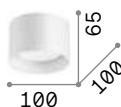

Spike new

Powder coated or plated turned aluminum body and base.
Replaceable LED source. Colors: white, black or satin brass.

Bulbs LED GX53 9W 3000 K included.
Cod. 123936