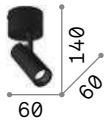

Play

Powder coated die-cast aluminum base, junction and orientable body. Knurled clear acrylic diffuser. Available with black finish or white finish with black rear cover and front inner ring.

LED LED source 3000 K, 50.000 h life.

IP20

0,240 Kg / 0,0010 m³
LED 7W / 520 lm

€ 73

258287 ■ White
268101 ■ Black

P. 660

258287

268101

Toby new

Powder coated die cast aluminum frame. Adjustable diffusers: they can be rotated or inclined. Colors: white or black.

LED Bulbs LED GU10 5W 3000 K included.
Cod. 108292

IP20

0,220 Kg / 0,0008 m³
GU10 max 1x 35W