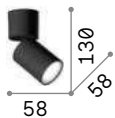

Play

Powder coated die-cast aluminum base, junction and orientable body. Knurled clear acrylic diffuser. Available with black finish or white finish with black rear cover and front inner ring.

LED LED source 3000 K, 50.000 h life.

IP20

0,240 Kg / 0,0010 m³
LED 7W / 520 lm

€ 73

258287 ■ White
268101 ■ Black

P. 660

258287

268101

Toby new

Powder coated die cast aluminum frame. Adjustable diffusers: they can be rotated or inclined. Colors: white or black.

LED Bulbs LED GU10 5W 3000 K included.
Cod. 108292

IP20

0,220 Kg / 0,0008 m³
GU10 max 1x 35W