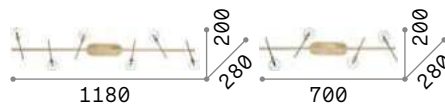

Maracas new

Total metal frame with white or stain brass finish. Adjustable transparent blown glass diffusers.

LED Bulbs LED G4 2W 3000 K included.
Cod. 222257

200392

200354

1,280 Kg / 0,0242 m³
G4 max 6 x 2W

€ 340

0,960 Kg / 0,0142 m³
G4 max 4 x 2W

€ 244

200408 White new
200361 Brass

200392 White new
200354 Brass

3000 K
170 lm

222257 € 4,50

3000 K
170 lm