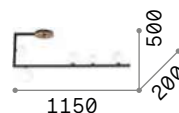

Birds new

Varnished metal frame with satin brass decorative disc. White acid-etched blown glass diffusers. Color: matt black with satin brass detail.

LED Bulbs LED G9 3W 3000 K included.
Cod. **209043**

P. 090

P. 395

P. 446

P. 472

2,800 Kg / 0,1535 m³
G9 max 5 x 15W

€ 245

273631 ■ Black new

3000 K
370 lm