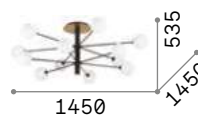

# Cosmopolitan new

Metal frame with matt varnish finish. White acid-etched blown glass diffusers. Colors: total white or black with satin brass details.

**LED** Bulbs LED G9 3W 3000 K included.  
Cod. **209043**

**285245**

**273693**

IP20 INCLUSA

**7,600 Kg / 0,1787 m³**  
G9 max 12 x 15W

€ 600

IP20 INCLUSA

**6,500 Kg / 0,1397 m³**  
G9 max 10 x 15W

€ 525