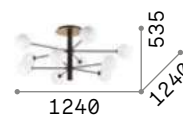

# Cosmopolitan new

Metal frame with matt varnish finish. White acid-etched blown glass diffusers. Colors: total white or black with satin brass details.

**LED** Bulbs LED G9 3W 3000 K included.  
Cod. **209043**

**285245**

**273693**

IP20 INCLUSA

**7,600 Kg / 0,1787 m³**  
G9 max 12 x 15W

€ 600

IP20 INCLUSA

**6,500 Kg / 0,1397 m³**  
G9 max 10 x 15W

€ 525