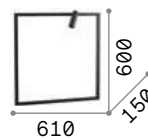

Syntesi ^{new}

Powder coated aluminum frame and body. Adjustable diffuser with knurled clear acrylic screen. Colors: white or black

LED LED source 3000 K, 50.000 h life.

■ □ IP20

■ □ IP20

1,140 Kg / 0,0696 m³
LED 5W / 500 lm

0,200 Kg / 0,0047 m³
LED 3W / 300 lm

€ 450

€ 275

285276 ■ White new 285269 ■ White new
271897 ■ Black new 271880 ■ Black new