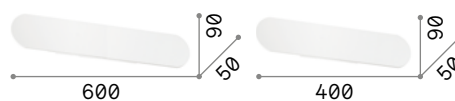

273914

285283

285290

Echo ^{new}

Powder coated or plated total aluminum base and diffuser. Indirect light emission. Colors: white, black, satin brass.

LED LED source 3000 K, 50.000 h life.

■ IP20

0,930 Kg / 0,0051 m³
LED 30W / 2850 lm

€ 140

273945 White

285306 Black

285313 Satin Brass

■ IP20

0,640 Kg / 0,0032 m³
LED 20W / 2000 lm

€ 120

^{new}273914 White ^{new}