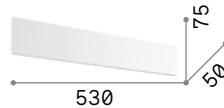

Zig Zag ^{new}

Heat-sink body totally made of aluminum sheet of 6 mm thickness. White or black powder paint finish or plated brass. Integrated LED source.

LED LED source 3000/4000 K, 15.000 h life.

■ IP20

1,040 Kg / 0,0053 m³
LED 30W / 2850/3000 lm
€ 120

- 277219 White 3000K^{new}
- 277257 White 4000K^{new}
- 277226 Black 3000K^{new}
- 287072 Brass 3000K^{new}

■ IP20

0,590 Kg / 0,0029 m³
LED 22W / 2100/2200 lm
€ 90