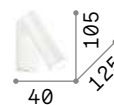

Pipe **new**

Powder coated aluminum body.
Adjustable diffuser with knurled acrylic screen secured with ring.
Integrated switch. Colors: white or black.

LED LED source 3000 K, 20.000 h life.

ON
OFF Lamp with integrated switch.

■ □ IP20

0,400 Kg / 0,0009 m³
LED 7W / 660 lm

€ 90

280998 ■ White **new**
281001 ■ Black **new**