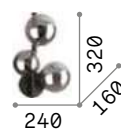

## Perlage <sup>new</sup>

Metal frame with linear structure with round section. Clear blown glass diffusers. Colors: matt black or satin brass.

**LED** Bulbs LED G9 3W 3000 K included.  
Cod. **209043**

**ON/OFF** Lamp with integrated switch.

283784

271439

IP20 INCLUDE

0,800 Kg / 0,0219 m<sup>3</sup>  
G9 max 3 x 15W

€ 130

271439 **Black** <sup>new</sup>  
283784 **Satin Brass** <sup>new</sup>

3000 K  
370 lm