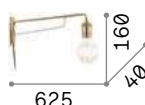

Triumph

Totally metal frame with black or antiqued brass finish. AP models with power cable coated with fabric with switch and plug included.

Lamp with integrated switch.

0,710 Kg / 0,0067 m³
E27 max 2 x 60W

0,490 Kg / 0,0083 m³
E27 max 1 x 60W

€ 145

€ 95

242385 ■ Black
160245 ■ Brass

242392 ■ Black
160214 ■ Brass

2200 K
370 lm

151687 € 5,50

2200 K
370 lm

151687 € 5,50

P. 086

P. 308

Maracas new

Total metal frame with white or stain brass finish. Adjustable transparent blown glass diffusers.

Bulbs LED G4 2W 3000 K included.
Cod. 222257

0,550 Kg / 0,0049 m³
G4 max 2 x 2W