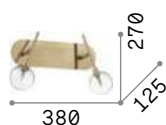

151687 € 5,50

P. 086

P. 308

Maracas new

Total metal frame with white or stain brass finish. Adjustable transparent blown glass diffusers.

Bulbs LED G4 2W 3000 K included.
Cod. 222257

0,550 Kg / 0,0049 m³
G4 max 2 x 2W