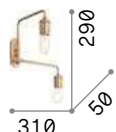

Triumph

Totally metal frame with black or antiqued brass finish. AP models with power cable coated with fabric with switch and plug included.

Lamp with integrated switch.

0,710 Kg / 0,0067 m³
E27 max 2 x 60W

0,490 Kg / 0,0083 m³
E27 max 1 x 60W

€ 145

€ 95

242385 ■ Black
160245 ■ Brass

242392 ■ Black
160214 ■ Brass

2200 K
370 lm

151687 € 5,50

2200 K
370 lm