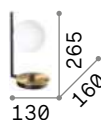

0,900 Kg / 0,0163 m³
G9 max 1x 15W

€ 75

273679 ■ Black new