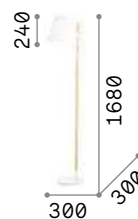

## Axel new

Powder coated metal base and junctions. Natural wood stem. PVC shade coated with fabric can be adjusted in height. PVC cable with switch. Colors: white or black.

Lamp with integrated switch.

272245

282084

IP20

5,200 Kg / 0,0818 m<sup>3</sup>  
E27 max 1x 60W

€ 200

272245 White new  
282084 Black new

3000 K  
1020 lm

101347 € 8,50