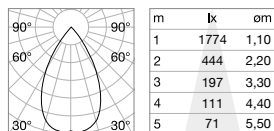

Power	Beam	Lumen	CCT	Finish	Code	€
25 W	20-55°	3200 lm	3000 K	White	286600	80 <small>new</small>
				Black	276243	80 <small>new</small>

SINGLE CONNECTION

Required	Driver	Finish	Code	€
No	On/Off	White	170145	24
		Black	170152	24

Link - Page 612

Light beam: from SPOT to WIDE

CRI≥90 15W 20-55° 1650lm 3000K

CRI≥90 25W 20-55° 3200lm 3000K