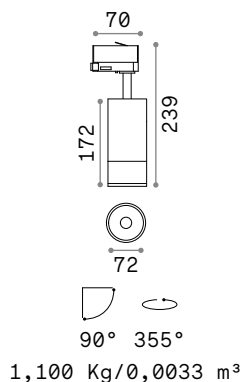

LED COB BRIDGELUX Driver ON/OFF included

Power	Beam	Lumen	CCT	Finish	Code	€
25 W	20-55°	3200 lm	3000 K	White	286600	80 new
				Black	276243	80 new

SINGLE CONNECTION

Required	Driver	Finish	Code	€
No	On/Off	White	170145	24
		Black	170152	24

Link - Page 612

Light beam: from SPOT to WIDE

CRI≥90 15W 20-55° 1650lm 3000K

CRI≥90 25W 20-55° 3200lm 3000K