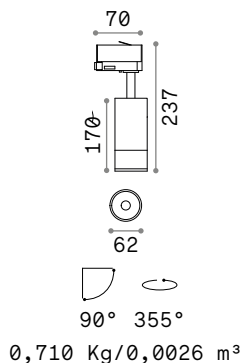

Eos new

Source	LED COB	CCT	3000 K
Power	15W / 25W	CRI	≥90
Driver included	On/Off	LED life	30.000 h
Drivers available	No	Insulation class	I
Track	Three-phase (standard Eutrac)	IP	20
MacAdam	SDCM 3	Material	Aluminum
		Warranty	5 years

LED COB BRIDGELUX Driver ON/OFF included

Power	Beam	Lumen	CCT	Finish	Code	€
15 W	20-55°	1650 lm	3000 K	White	286594	65 <small>new</small>
				Black	276182	65 <small>new</small>

LED COB BRIDGELUX Driver ON/OFF included

Power	Beam	Lumen	CCT	Finish	Code	€
25 W	20-55°	3200 lm	3000 K	White	286600	80 <small>new</small>
				Black	276243	80 <small>new</small>

SINGLE CONNECTION

Required	Driver	Finish	Code	€
No	On/Off	White	170145	24
		Black	170152	24

Link - Page 612

Light beam: from SPOT to WIDE

CRI≥90 15W 20-55° 1650lm 3000K

CRI≥90 25W 20-55° 3200lm 3000K