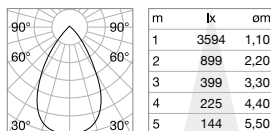

Power	Beam	Lumen	CCT	Finish	Code	€
25 W	20-55°	3200 lm	3000 K	White	286600	80 <small>new</small>
				Black	276243	80 <small>new</small>

SINGLE CONNECTION

Required	Driver	Finish	Code	€
No	On/Off	White	170145	24
		Black	170152	24

Link - Page 612

Light beam: from SPOT to WIDE

CRI≥90 15W 20-55° 1650lm 3000K

CRI≥90 25W 20-55° 3200lm 3000K