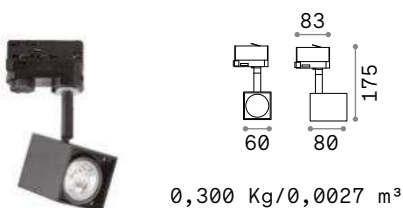

# Spot Track - Mouse Track new

IP20 ALUMINUM

**GU10** Not included - Recommended bulb 108292

Power	Finish		Code	€
max 50W	White		229706	40
	Black		229720	40
	Satin Brass		269634	40 <span style="color: red;">new</span>

[P. 300](#) [P. 384](#)

**GU10** Not included - Recommended bulb 108292

Power	Finish		Code	€
max 50W	White		229768	40
	Black		229782	40
	Satin Brass		269597	40 <span style="color: red;">new</span>

IP20 ALUMINUM