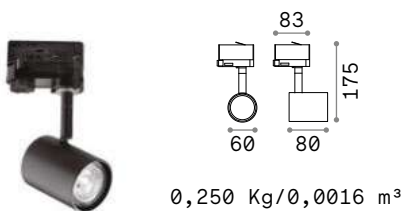

# Spot Track - Mouse Track new

IP20 ALUMINUM

**GU10** Not included - Recommended bulb 108292

Power	Finish		Code	€
max 50W	White		229706	40
	Black		229720	40
	Satin Brass		269634	40 <span style="color: red;">new</span>

[P. 300](#) [P. 384](#)

**GU10** Not included - Recommended bulb 108292

Power	Finish		Code	€
max 50W	White		229768	40
	Black		229782	40
	Satin Brass		269597	40 <span style="color: red;">new</span>

IP20 ALUMINUM