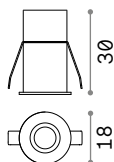

One new

Source	LED SMD	LED life	30.000 h
Power	2W / 3W	Insulation class	II
Driver included	On/Off	IP	20
Drivers available	No	Material	Aluminum
CCT	3000 K	Warranty	5 years
CRI	≥95		

LED SMD Driver ON/OFF included*

Power	Beam	Lumen	CCT	Finish	Code	€
2W	25°	130 lm	3000 K	White	274768	28 new

⌀ 17 mm

0,050 Kg/0,0001 m³