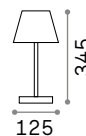

ON OFF Lamp with integrated switch.

+ Lamp with dimmer.

Hand icon Lamp with touch dimmer.

Battery icon Lamp with rechargeable battery included. 7,5 hours life.

250281

276489

250274

271576

IP54

0,530 Kg / 0,0078 m³

LED 3,5W / 330 lm

€ 85

250281 **White**
 276489 **Grey** *new*
 250274 **Black**
 271576 **Coffee** *new*