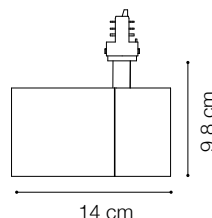

Code	225364
Item name	QUICK 21W CRI90 30° 3000K BK ON-OFF
Source	LED COB CITIZEN
Power	21W
Driver included	HEP ON-OFF
Driver available	No
Lumen	2400 Lm
MacAdam	SDCM 3
Beam	30°
CCT	4000K
CRI	≥90
UGR	-
LED Life	50.000 h
Insulation class	Class I
IP	20
Material	Aluminum
Warranty	5 years
Net Weight	0,760 Kg
Volume	0,0038 m³

ideal lux | Quick

Code 222608
Item name QUICK 15W / 21W HONEYCOMB

Code 222592
Item name QUICK 15W / 21W LENS 15°
Code 253558
Item name QUICK 15W / 21W LENS 45°

Code 170152
Item name LINK SINGLE CONNECTION BK ON-OFF