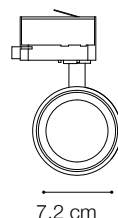

Code	225364
Item name	QUICK 21W CRI90 30° 3000K BK ON-OFF
Source	LED COB CITIZEN
Power	21W
Driver included	HEP ON-OFF
Driver available	No
Lumen	2400 Lm
MacAdam	SDCM 3
Beam	30°
CCT	4000K
CRI	≥90
UGR	-
LED Life	50.000 h
Insulation class	Class I
IP	20
Material	Aluminum
Warranty	5 years
Net Weight	0,760 Kg
Volume	0,0038 m³

ideal lux | Quick

Code 222608
Item name QUICK 15W / 21W HONEYCOMB

Code 222592
Item name QUICK 15W / 21W LENS 15°
Code 253558
Item name QUICK 15W / 21W LENS 45°

Code 170152
Item name LINK SINGLE CONNECTION BK ON-OFF