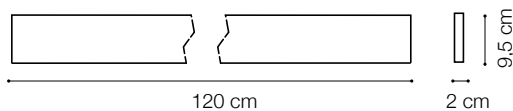

Code	233840
Item name	LINUS AP WH
Source	WALL - LED SMD
Power	34W + 34W ●
Driver included	1-10V
Driver available	No
Lumen	1950 Lm + 1900 Lm ●
MacAdam	-
Beam	104° +104° ●
CCT	3000K
CRI	≥80
UGR	-
LED Life	50.000 h
Insulation class	Class I
IP	20
Material	Aluminum
Warranty	5 years
Net Weight	1,250 Kg
Volume	0,0112 m³
Customizable	No