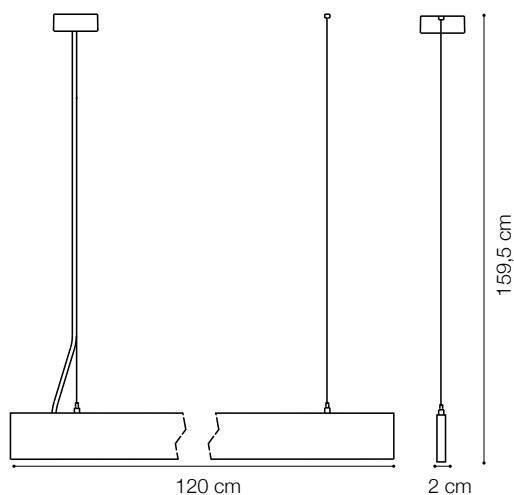

Code	241968
Item name	LINUS SP WH
Source	LED SMD
Power	34W + 34W ●
Driver included	1-10V
Driver available	No
Lumen	1950 Lm + 1900 Lm ●
MacAdam	-
Beam	104° +104° ●
CCT	3000K
CRI	≥80
UGR	-
LED Life	50.000 h
Insulation class	Class I
IP	20
Material	Aluminum
Warranty	5 years
Net Weight	1,250 Kg
Volume	0,0112 m³
Customizable	No

# ideal lux | Linus

Code 241982  
Item name LINUS CONNETTORE SP

Code 241999  
Item name LINUS CORNER WH  
Power 3W  
Flux 270 Lm  
CCT 3000K  
Angle 104°