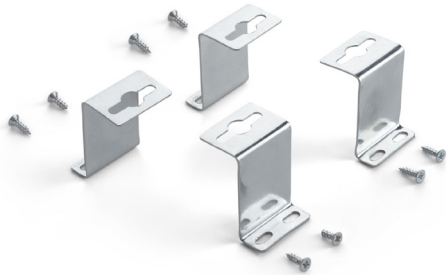

ideal lux | Led Panel

Code	244181
Item name	LED PANEL 4000K CRI80
Source	LED SMD
Power	38,5W
Driver included	ON/OFF
Driver available	1-10V DALI/PUSH
Lumen	3950 Lm
MacAdam	SDCM \leq 4
Beam	81°
CCT	4000K
CRI	\geq 90
UGR	<19
LED Life	25.000 h
Insulation class	Class II
IP	20
Material	Aluminum
Warranty	5 years
Net Weight	2,200 Kg
Volume	0,0144 m ³
Base / Hole	52,5 x 52,5 cm

Code	247854
Item name	LED PANEL DRIVER 1-10V
Power	40W
Range	850-1050 mA
Output	1000 mA
Measure	125 x 26 x 83 mm

Code	247847
Item name	LED PANEL DRIVER DALI
Power	40W
Range	550-1050 mA
Output	1000 mA
Measure	106 x 28 x 69 mm

ideal lux | Led Panel

Code	244198
Item name	LED PANEL KIT PENDANT
Ceiling cup	No
N° Cables	4
Cables length	1000 mm
Finish	Grey

Code	244204
Item name	LED PANEL KIT SURFACE
Finish	Grey