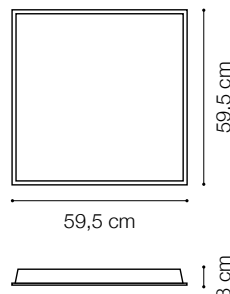

ideal lux | Led Panel

Code	244181
Item name	LED PANEL 4000K CRI80
Source	LED SMD
Power	38,5W
Driver included	ON/OFF
Driver available	1-10V DALI/PUSH
Lumen	3950 Lm
MacAdam	SDCM \leq 4
Beam	81°
CCT	4000K
CRI	\geq 90
UGR	<19
LED Life	25.000 h
Insulation class	Class II
IP	20
Material	Aluminum
Warranty	5 years
Net Weight	2,200 Kg
Volume	0,0144 m ³
Base / Hole	52,5 x 52,5 cm

Code	247854
Item name	LED PANEL DRIVER 1-10V
Power	40W
Range	850-1050 mA
Output	1000 mA
Measure	125 x 26 x 83 mm

Code	247847
Item name	LED PANEL DRIVER DALI
Power	40W
Range	550-1050 mA
Output	1000 mA
Measure	106 x 28 x 69 mm

ideal lux | Led Panel

Code	244198
Item name	LED PANEL KIT PENDANT
Ceiling cup	No
N° Cables	4
Cables length	1000 mm
Finish	Grey

Code	244204
Item name	LED PANEL KIT SURFACE
Finish	Grey