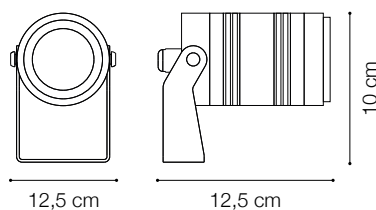

ideal lux | Starlight

Завантажено з e27.com.ua

FLOOR LAMP

Aluminum adjustable tracklight with ceiling or peg installation; dark gray anodized and powder coated surface; integrated energy-efficient LED source with high color rendering; available with 3000k and 4000k color temperature. Optional anti-glare screen.

Code	245072
Item name	STARLIGHT PT 10.0W 4000K
Insulation class	Class III
IP	68
Power	LED 10W 900 Lm
Bulb LED included	4000K 50.000 h
Net Weight	0,950 Kg
Volume	0,0014 m ³
Base / Hole	6,5 x 3 cm

ideal lux | Starlight