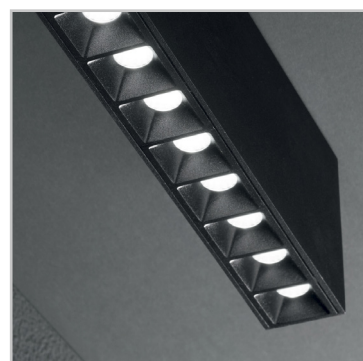

ideal lux | Lika Trimless

Завантажено з e27.com.ua
DOWNLIGHT

Family of recessed rectangular modules in die-cast aluminum, painted black with polycarbonate reflector. Available in TRIM versions with frame, TRIMLESS with recessed edge for flush installation on plasterboard ceilings or ceiling version. Modules available with two, five or ten lenses. Specially designed to avoid glare (UGR <16), best for installation in OFFICES and SHOPS.

Code	248530
Item name	LIKA 10W SURFACE WH
Source	LED COB OSRAM
Power	10W
Driver included	KEGU
Driver available	No
Lumen	1100 Lm
MacAdam	SDCM 5
Beam	44°
CCT	3000K
CRI	≥90
UGR	<19
LED Life	30.000 h
Insulation class	Class II
IP	20
Material	Aluminum
Warranty	5 years
Net Weight	0,210 Kg
Volume	0,0008 m³
Base / Hole	13 x 3 cm