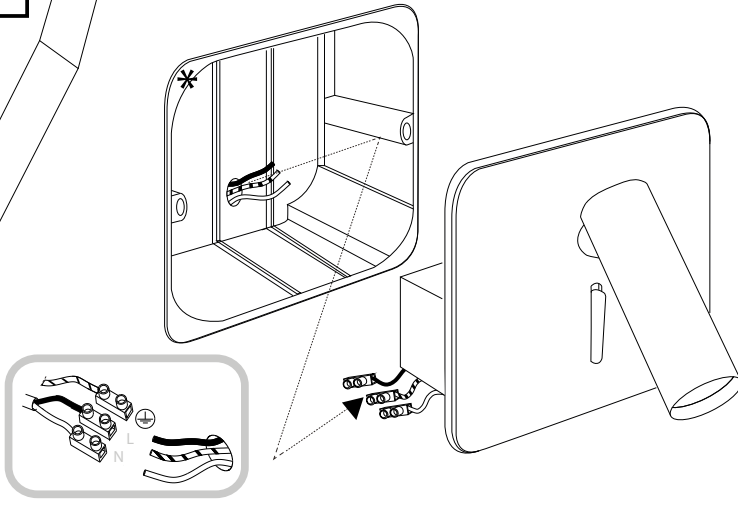

*BOX BTIC 502E NON INCLUSO
*BOX BTIC 502E NOT INCLUDED

1

2

3