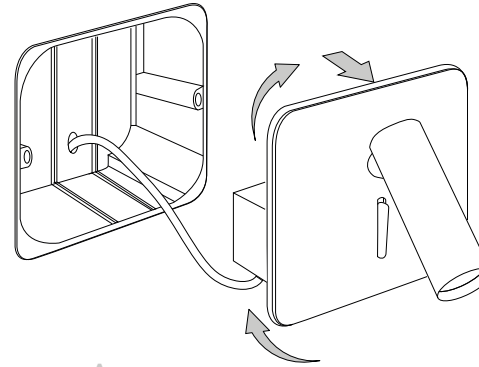

*BOX BTIC 502E NON INCLUSO
*BOX BTIC 502E NOT INCLUDED

1

2

3