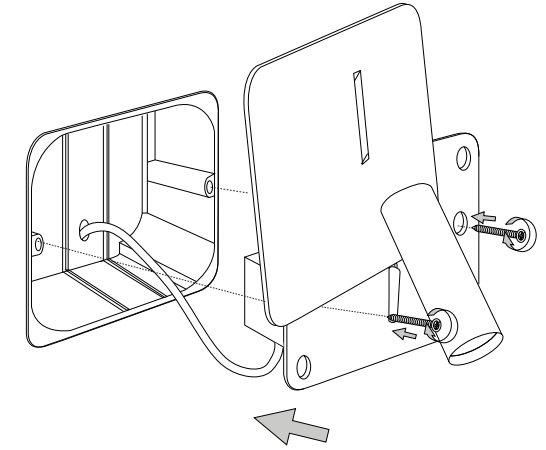

*BOX BTIC 502E NON INCLUSO
*BOX BTIC 502E NOT INCLUDED

1

2

3