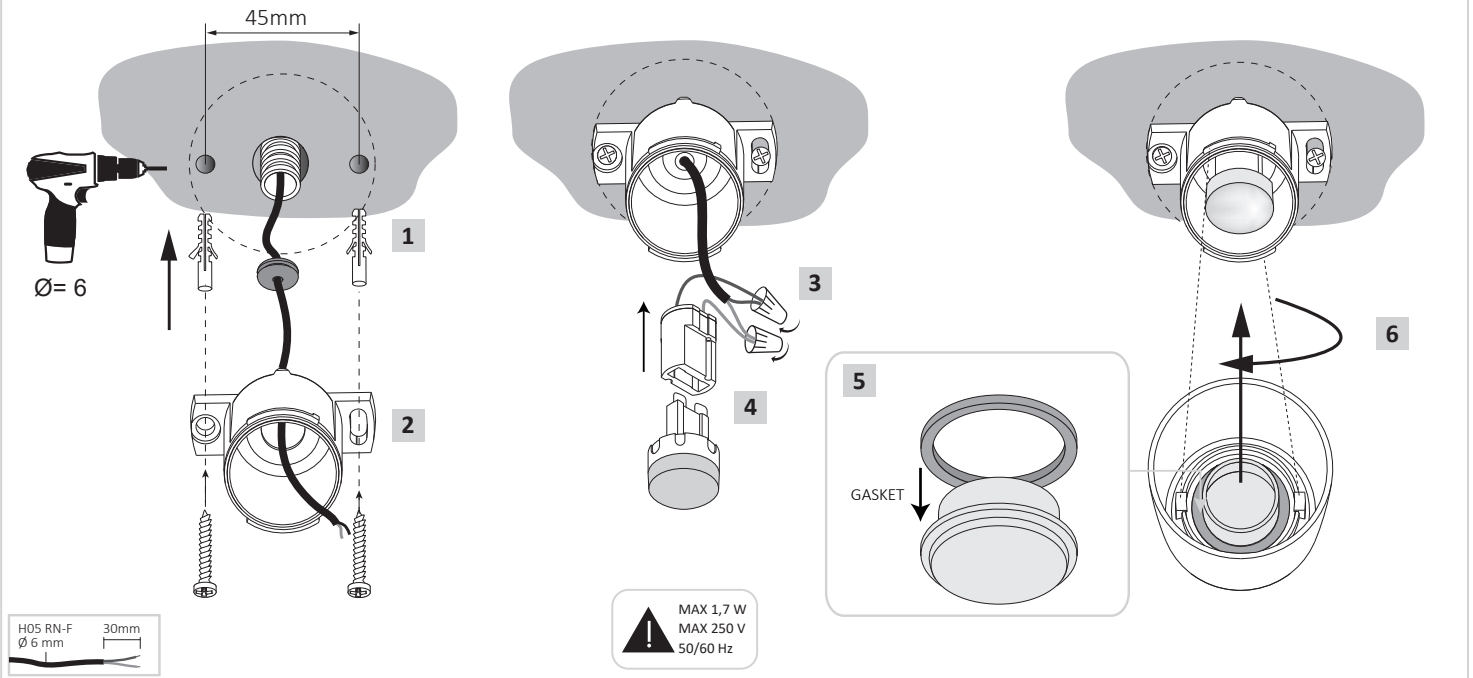

E PRECAUCIÓN! Lleve a cabo la instalación y mantenimiento tras cortar la tensión de la instalación eléctrica. Use únicamente lámparas de ahorro. Si se incluye, juste correctamente el aro de goma con el producto para asegurar la protección IP indicada en el producto. En cualquier caso Fumagalli Srl no aceptará responsabilidad alguna por instalación incorrecta, mal uso o por su uso con accesorios no originales del fabricante. En caso de duda consulte con un electricista cualificado. Guarde estas instrucciones.

A **تحذیر!** اجراءات التركيب والصيانة يجب تنفيذها إلا بعد ايقاف تشغيل التيار الكهربائي. قم باستخدام المصابيح الموفرة للطاقة فقط. إذا كان موجوداً، قم بتركيب الحشوة كما ينبغي بصورة صحيحة داخل الغطاء المخصص لنشر الضوء بشكل متساوي. لضمان الحماية من تدفق الماء، الشركة المصنعة فوماجالي لا تقبل أي مسؤولية عن الأضرار الناجمة عن التركيب غير الصحيح، سوء الاستخدام، أو عند إستخدام قطع غيار غير أصلية عند الجمع. إذا إنتابك أي شك، قم بإستشارة كهربائي مختص، قم بتتبع التعليمات.

LIVIA 60 G9 LED